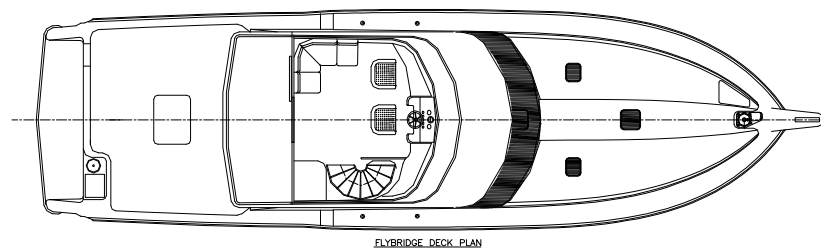

18.3 METRE PLEASURE VESSEL

117 MARINE TCE (CNR SOUTH ST)
FREMANTLE W.A. 6160
AUSTRALIA

PHONE: +61 (0)8 9336 6664
FAX: +61 (0)8 9336 6665

WEB: www.mmd.net.au

EMAIL: design@mmd.net.au

WHY CHOOSE MMD?

EXPERTISE AND EXPERIENCE
WITH MORE THAN 25 YEARS IN THE INDUSTRY WE HAVE THE KNOWLEDGE AND EXPERIENCE TO COMPLETE YOUR PROJECT.

QUALITY
AS PART OF OUR COMMITMENT TO THE HIGHEST QUALITY SERVICE WE HAVE MAINTAINED OUR CERTIFICATION TO ISO 9001 QUALITY ASSURANCE SINCE 1998

SPEED
TURNAROUND TIMES ARE CRITICAL IN ANY INDUSTRY. WE HAVE THE FLEXIBILITY TO COMMIT RESOURCES AS NECESSARY TO MEET THE MOST DEMANDING DELIVERY SCHEDULE.

SERVICE
AT MMD WE RECOGNIZE THAT YOU ARE THE CUSTOMER. WE ENDEAVOR TO APPLY OUR SKILLS AND KNOWLEDGE TO GIVE YOU WHAT YOU WANT

PRINCIPAL PARTICULARS

Dimension

L.O.A	18.30	metres
D.W.L	15.90	metres
Beam	5.36	metres
Draft	1.73	metres

Machinery

Engines	2 x 700 HP
Free Running Speed	24 knots

Capacities

Fuel Capacity	6800	litres
Fresh Water Capacity	1000	litres

FLYBRIDGE DECK PLAN