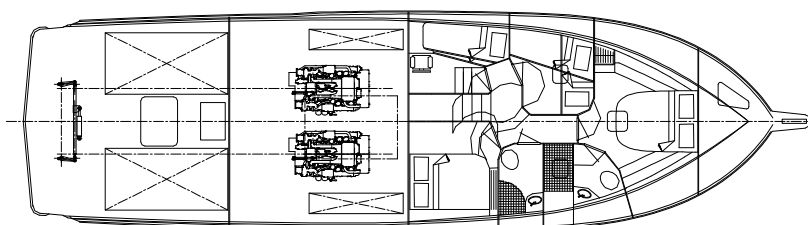

SERVICE
AT MMD WE RECOGNIZE THAT YOU ARE THE CUSTOMER. WE ENDEAVOR TO APPLY OUR SKILLS AND KNOWLEDGE TO GIVE YOU WHAT YOU WANT

PRINCIPAL PARTICULARS

Dimension

L.O.A	18.30	metres
D.W.L	15.90	metres
Beam	5.36	metres
Draft	1.73	metres

Machinery

Engines	2 x 700 HP
Free Running Speed	24 knots

Capacities

Fuel Capacity	6800	litres
Fresh Water Capacity	1000	litres

FLYBRIDGE DECK PLAN

SALOON AND COCKPIT DECK PLAN

LOWER DECK PLAN

ISO 9001
BUREAU VERITAS
Certification